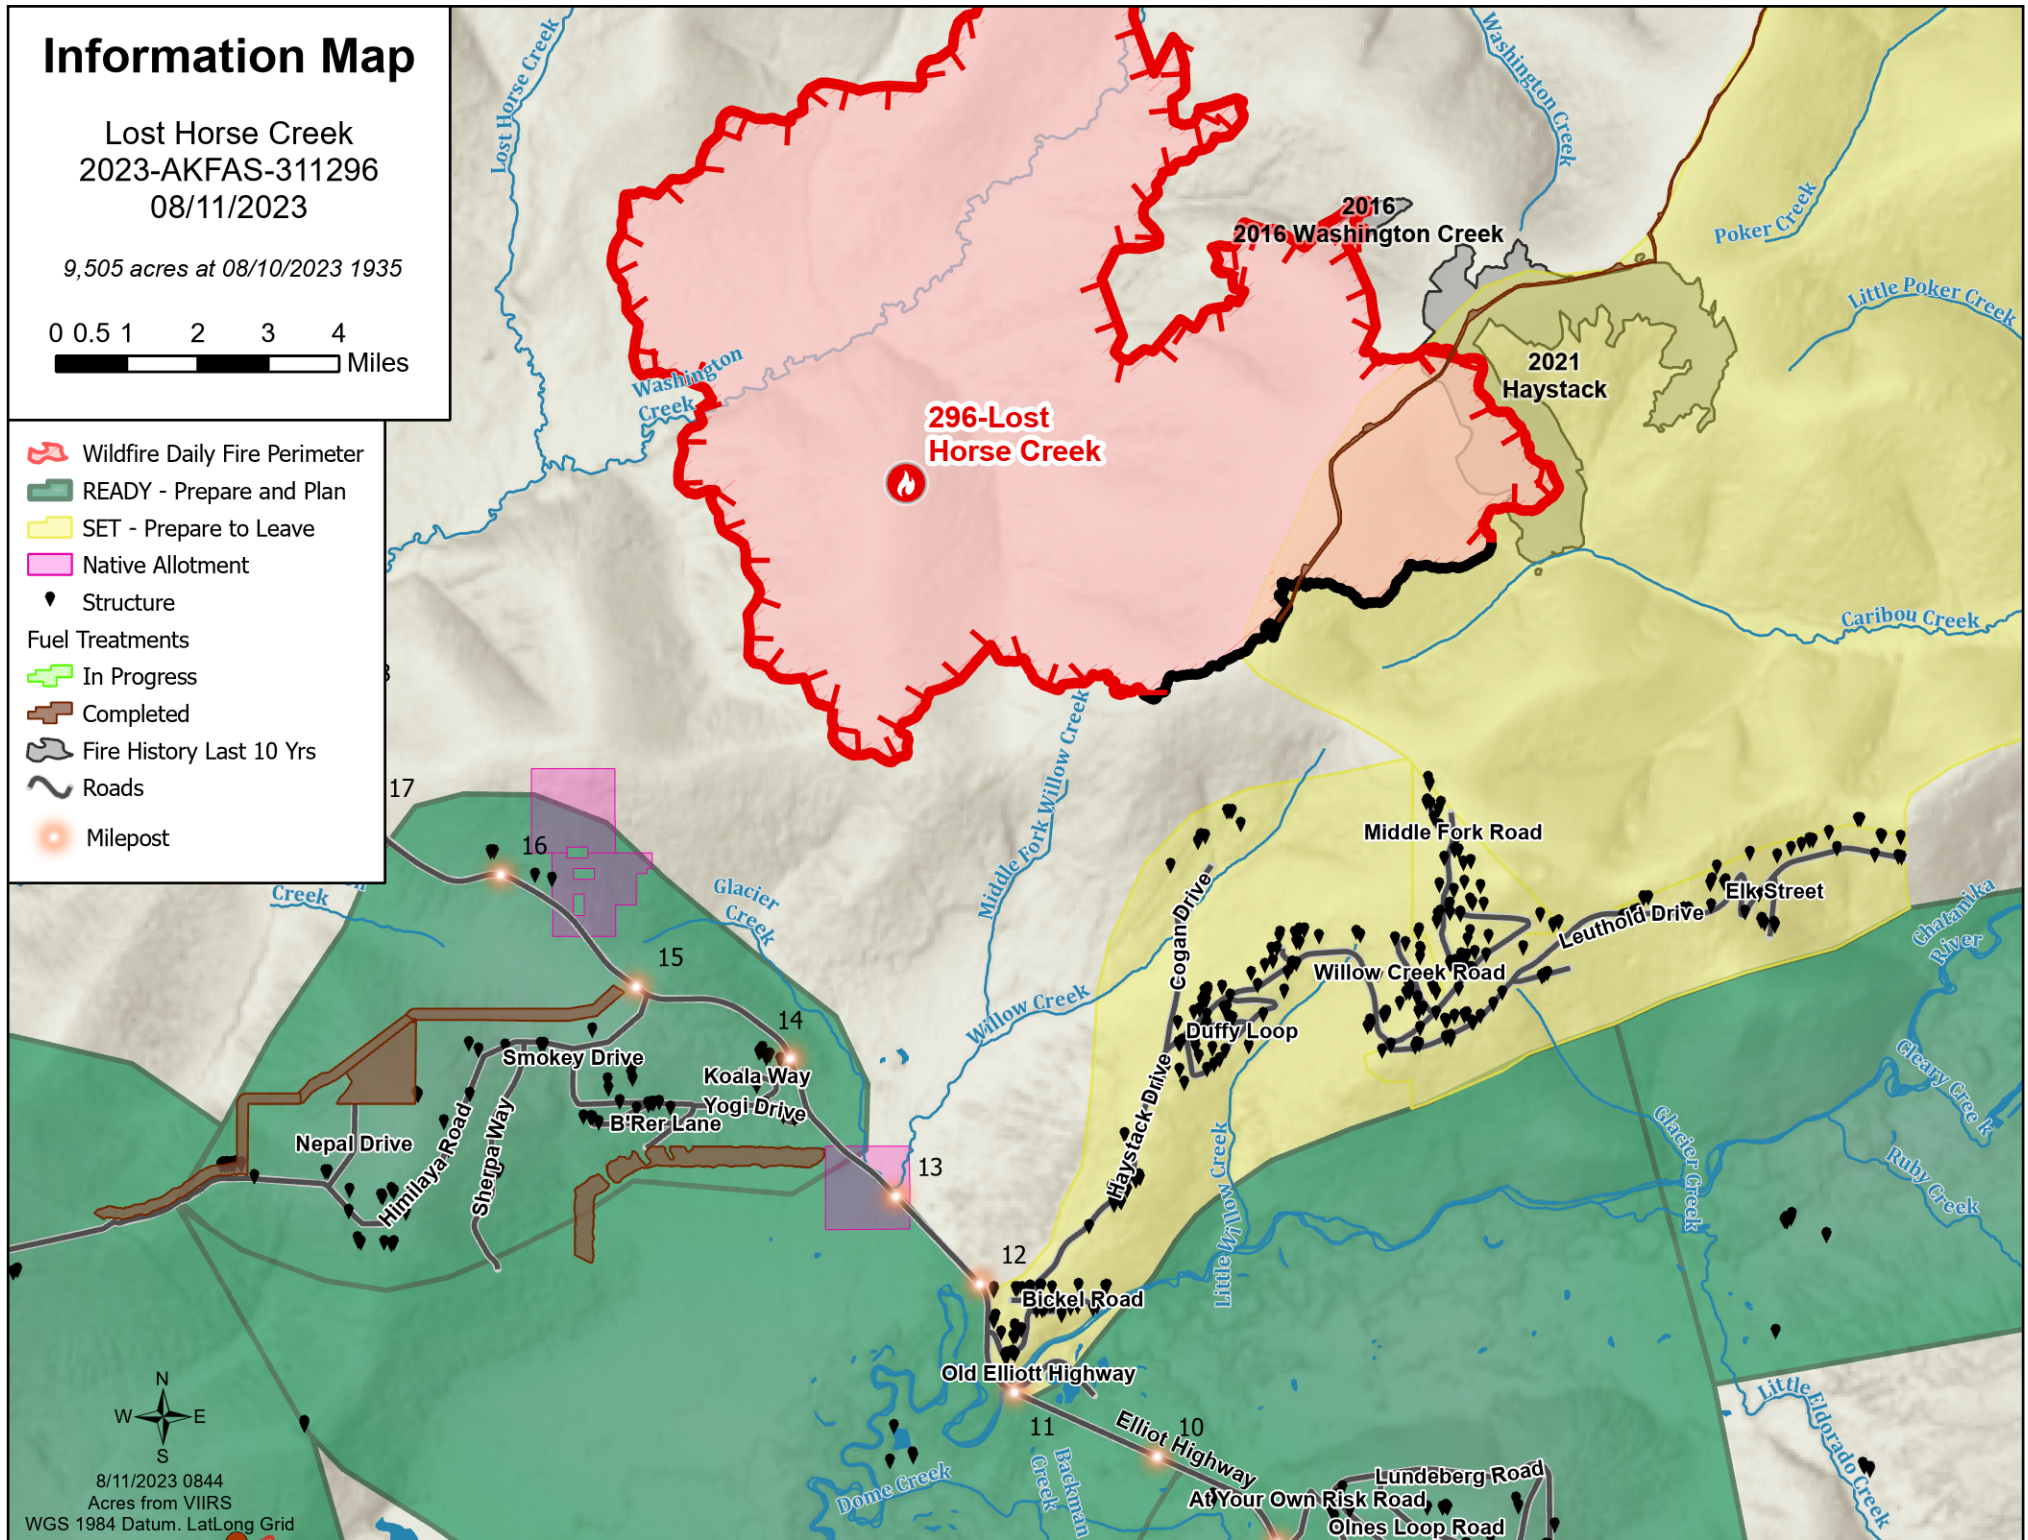

# Information Map

Lost Horse Creek  
2023-AKFAS-311296  
08/11/2023

9,505 acres at 08/10/2023 1935

- Wildfire Daily Fire Perimeter
- READY - Prepare and Plan
- SET - Prepare to Leave
- Native Allotment
- Structure
- Fuel Treatments**
- In Progress
- Completed
- Fire History Last 10 Yrs
- Roads
- Milepost

8/11/2023 0844  
Acres from VIIRS  
WGS 1984 Datum. LatLong Grid